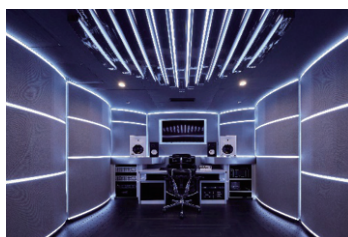

avex artist academy (渋谷)

テープライト使用メーター数の加工について

加工代金は必要ございません。

演出したいテープライトの使用寸法に、出来るだけ合わせた加工及び出荷が可能です。
ご注文の際に御用命ください。

(例:3段あるボトル棚にテープライトを1段毎に1mずつ設置したい→テープライト1m×3本にして出荷致します)