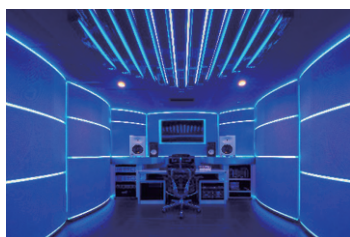

avex artist academy (渋谷)

テープライト使用メーター数の加工について

加工代金は必要ございません。

演出したいテープライトの使用寸法に、出来るだけ合わせた加工及び出荷が可能です。
ご注文の際に御用命ください。

(例:3段あるボトル棚にテープライトを1段毎に1mずつ設置したい→テープライト1m×3本にして出荷致します)