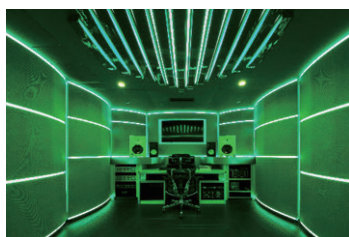

avex artist academy (渋谷)

テープライト使用メーター数の加工について

加工代金は必要ございません。

演出したいテープライトの使用寸法に、出来るだけ合わせた加工及び出荷が可能です。
ご注文の際に御用命ください。

(例:3段あるボトル棚にテープライトを1段毎に1mずつ設置したい→テープライト1m×3本にして出荷致します)